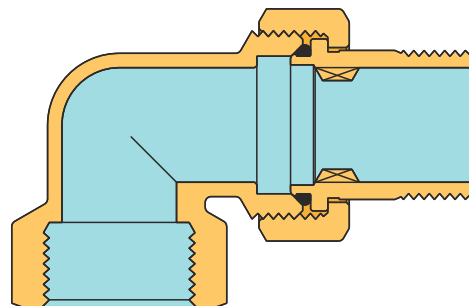

RACCORDERIA GENERICA GENERIC FITTINGS

Art.1565N

Descrizione / Description

Raccordo curvo tre pezzi con O-RING

3-pieces elbow fitting with O-RING

Funzione / Function

La raccorderia generica Tiemme si adatta ad ogni tipo di impianto idraulico domestico e commerciale, applicazioni industriali ed agricole, impianti di riscaldamento, igienico sanitari e generalmente con ogni fluido non corrosivo.

The brass generic fittings are suitable for domestic and commercial plumbing, industrial, agricultural application and generally with every non aggressive fluid.

Caratteristiche Tecniche

Temperatura max di esercizio: 110°C
 Temperatura min di esercizio: -20°C
 Pressione max di esercizio: 30 bar
 Filettature: femmina UNI ISO 228
 maschio UNI ISO 228

Technical Features

Maximum temperature: 110°C
 Minimum temperature: -20°C
 Maximum operating pressure: 30 bar
 Threads: female UNI ISO 228
 male UNI ISO 228

Dimensioni Dimensions

M	F	CODICE / CODE	L	L1	A	B	C	Ch.1	Ch.2	O-ring
G 3/8"	G 3/8"	150 0510	47,0	18,0	23,0	8,0	9,0	es.21	es.27	14x2
G 1/2"	G 1/2"	150 0168	51,0	21,8	24,5	10,0	12,5	es.25	es.30	15,6x1,78
G 3/4"	G 3/4"	150 0244	59,3	26,0	29,3	12,0	14,0	es.31	es.37	23,47x2,62
G 1"	G 1"	150 0250	69,5	35,0	35,5	13,0	14,0	es.38	ott.46	29,82x2,62
G 1"1/4	G 1"1/4	150 0430	80,5	45,5	42,5	21,0	15,0	ott.48	ott.52	36,17x2,62
G 1"1/2	G 1"1/2	150 0450	89,0	53,0	50,0	23,0	17,0	ott.55	ott.66	42,52x2,62
G 2"	G 2"	150 0543	113,0	63,0	60,0	25,0	18,0	ott.67	ott.80	55,25x2,62

Descrizione	Materiale	Trattamento	Description	Material	Treatment
Corpo	Ottone CW617N - En12165	Nichelatura	Body	CW617N - EN12165 brass	Nickel-plated
Dado	Ottone CW617N - En12165	Nichelatura	Nut	CW617N - EN12165 brass	Nickel-plated
Codolo	Ottone CW617N - EN12165	Nichelatura	Tail	CW617N - EN12165 brass	Nickel-plated
O-ring	Gomma nitrilica NBR	-	O-ring	Nitrile rubber NBR	-