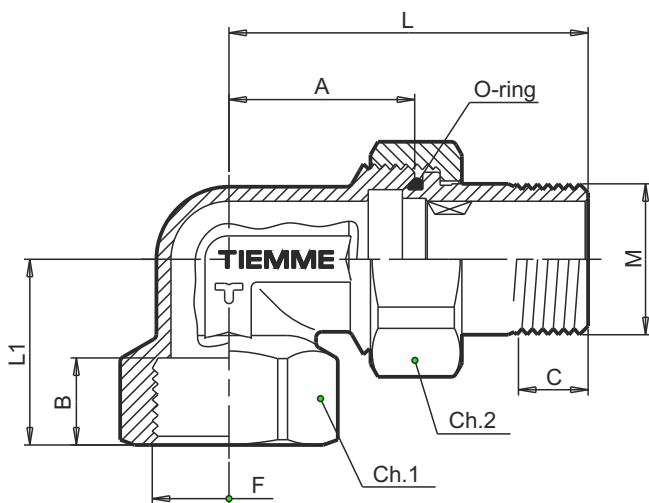

RACCORDERIA GENERICA GENERIC FITTINGS

Art.1565N

Descrizione / Description

Raccordo curvo tre pezzi con O-RING

3-pieces elbow fitting with O-RING

Funzione / Function

La raccorderia generica Tiemme si adatta ad ogni tipo di impianto idraulico domestico e commerciale, applicazioni industriali ed agricole, impianti di riscaldamento, igienico sanitari e generalmente con ogni fluido non corrosivo.

The brass generic fittings are suitable for domestic and commercial plumbing, industrial, agricultural application and generally with every non aggressive fluid.

Caratteristiche Tecniche

Temperatura max di esercizio: 110°C
 Temperatura min di esercizio: -20°C
 Pressione max di esercizio: 30 bar
 Filettature: femmina UNI ISO 228
 maschio UNI ISO 228

Technical Features

Maximum temperature: 110°C
 Minimum temperature: -20°C
 Maximum operating pressure: 30 bar
 Threads: female UNI ISO 228
 male UNI ISO 228

Dimensioni Dimensions

M	F	CODICE / CODE	L	L1	A	B	C	Ch.1	Ch.2	O-ring
G 3/8"	G 3/8"	150 0510	47,0	18,0	23,0	8,0	9,0	es.21	es.27	14x2
G 1/2"	G 1/2"	150 0168	51,0	21,8	24,5	10,0	12,5	es.25	es.30	15,6x1,78
G 3/4"	G 3/4"	150 0244	59,3	26,0	29,3	12,0	14,0	es.31	es.37	23,47x2,62
G 1"	G 1"	150 0250	69,5	35,0	35,5	13,0	14,0	es.38	ott.46	29,82x2,62
G 1"1/4	G 1"1/4	150 0430	80,5	45,5	42,5	21,0	15,0	ott.48	ott.52	36,17x2,62
G 1"1/2	G 1"1/2	150 0450	89,0	53,0	50,0	23,0	17,0	ott.55	ott.66	42,52x2,62
G 2"	G 2"	150 0543	113,0	63,0	60,0	25,0	18,0	ott.67	ott.80	55,25x2,62

Descrizione	Materiale	Trattamento	Description	Material	Treatment
Corpo	Ottone CW617N - En12165	Nichelatura	Body	CW617N - EN12165 brass	Nickel-plated
Dado	Ottone CW617N - En12165	Nichelatura	Nut	CW617N - EN12165 brass	Nickel-plated
Codolo	Ottone CW617N - EN12165	Nichelatura	Tail	CW617N - EN12165 brass	Nickel-plated
O-ring	Gomma nitrilica NBR	-	O-ring	Nitrile rubber NBR	-